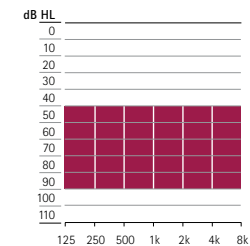

Spice Generation

Standard xReceiver

Power xReceiver

SuperPower xReceiver

Audéo S MINI

Feature Overview

Functionality/feature	Audéo S MINI IX	Audéo S MINI V	Audéo S MINI III
SoundFlow	Premium 4 base-blending 2 Easy programs	Advanced 3 base-blending 2 Easy programs	Standard 2 base-blending 2 Easy programs
SoundRecover	■	■	■
NEW UltraZoom	Premium	Advanced	Standard
NEW PilotOne Remote	■	■	■
Automatic directionality	VoiceZoom 33 ch*	VoiceZoom 12 ch	Digital AudioZoom 1 ch
NoiseBlock Processing	20 ch	16 ch	6 ch
WhistleBlock Technology	■	■	■
DataLogging	■	■	■
Exchangeable receivers (standard / power / super power)	■	■	■
AOV with Custom Tips	■	■	■
WindBlock Management	■	■	
Real Ear Calibration	■	■	
SoundRelax	■	■	
EchoBlock System	■		