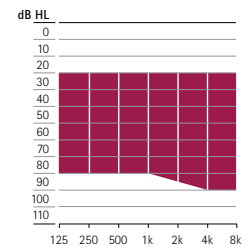

Audéo S SMART

NEW
Platform

Feature Overview

Functionality/feature	Audéo S SMART IX	Audéo S SMART V	Audéo S SMART III
SoundFlow	Premium 4 base-blending 2 Easy programs	Advanced 3 base-blending 2 Easy programs	Standard 2 base-blending 2 Easy programs
SoundRecover	■	■	■
NEW StereoZoom	■		
NEW AutoZoomControl	■		
NEW FlexControl	■		
NEW FlexVolume	■	■	
NEW UltraZoom	Premium	Advanced	Standard
NEW PilotOne Remote	■	■	■
Automatic directionality	VoiceZoom 33 ch	VoiceZoom 12 ch	Digital AudioZoom 1 ch
NoiseBlock Processing	20 ch	16 ch	6 ch
WhistleBlock Technology	■	■	■
Wireless connectivity via iCom	■	■	■
myPilot	■	■	■
TVLink	■	■	■
Exchangeable receivers (standard / power / super power)	■	■	■
iCube Cablefree Fitting	■	■	■
MultiBase SelfLearning	■	■	
WindBlock Management	■	■	
Real Ear Calibration	■	■	
Push Button	■	■	■
QuickSync	■	■	■
AOV for Custom Tips	■	■	■
SoundRelax	■	■	
EchoBlock System	■		
DuoPhone	■		

Spice Generation

Standard xReceiver

Power xReceiver

SuperPower xReceiver

Audéo S MINI

Feature Overview

Functionality/feature	Audéo S MINI IX	Audéo S MINI V	Audéo S MINI III
SoundFlow	Premium 4 base-blending 2 Easy programs	Advanced 3 base-blending 2 Easy programs	Standard 2 base-blending 2 Easy programs
SoundRecover	■	■	■
NEW UltraZoom	Premium	Advanced	Standard
NEW PilotOne Remote	■	■	■
Automatic directionality	VoiceZoom 33 ch*	VoiceZoom 12 ch	Digital AudioZoom 1 ch
NoiseBlock Processing	20 ch	16 ch	6 ch
WhistleBlock Technology	■	■	■
DataLogging	■	■	■
Exchangeable receivers (standard / power / super power)	■	■	■
AOV with Custom Tips	■	■	■
WindBlock Management	■	■	
Real Ear Calibration	■	■	
SoundRelax	■	■	
EchoBlock System	■		