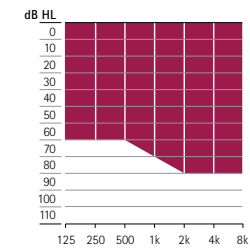

Spice Generation

Standard xReceiver