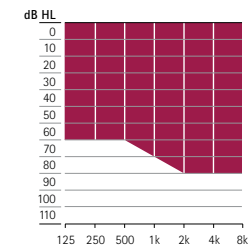

Audéo S SMART

NEW
Platform

Feature Overview

Functionality/feature	Audéo S SMART IX	Audéo S SMART V	Audéo S SMART III
SoundFlow	Premium 4 base-blending 2 Easy programs	Advanced 3 base-blending 2 Easy programs	Standard 2 base-blending 2 Easy programs
SoundRecover	■	■	■
NEW StereoZoom	■		
NEW AutoZoomControl	■		
NEW FlexControl	■		
NEW FlexVolume	■	■	
NEW UltraZoom	Premium	Advanced	Standard
NEW PilotOne Remote	■	■	■
Automatic directionality	VoiceZoom 33 ch	VoiceZoom 12 ch	Digital AudioZoom 1 ch
NoiseBlock Processing	20 ch	16 ch	6 ch
WhistleBlock Technology	■	■	■
Wireless connectivity via iCom	■	■	■
myPilot	■	■	■
TVLink	■	■	■
Exchangeable receivers (standard / power / super power)	■	■	■
iCube Cablefree Fitting	■	■	■
MultiBase SelfLearning	■	■	
WindBlock Management	■	■	
Real Ear Calibration	■	■	
Push Button	■	■	■
QuickSync	■	■	■
AOV for Custom Tips	■	■	■
SoundRelax	■	■	
EchoBlock System	■		
DuoPhone	■		

Spice Generation

Standard xReceiver

Power xReceiver

SuperPower xReceiver

Audéo S MINI

Feature Overview

Functionality/feature	Audéo S MINI IX	Audéo S MINI V	Audéo S MINI III
SoundFlow	Premium 4 base-blending 2 Easy programs	Advanced 3 base-blending 2 Easy programs	Standard 2 base-blending 2 Easy programs
SoundRecover	■	■	■
NEW UltraZoom	Premium	Advanced	Standard
NEW PilotOne Remote	■	■	■
Automatic directionality	VoiceZoom 33 ch*	VoiceZoom 12 ch	Digital AudioZoom 1 ch
NoiseBlock Processing	20 ch	16 ch	6 ch
WhistleBlock Technology	■	■	■
DataLogging	■	■	■
Exchangeable receivers (standard / power / super power)	■	■	■
AOV with Custom Tips	■	■	■
WindBlock Management	■	■	
Real Ear Calibration	■	■	
SoundRelax	■	■	
EchoBlock System	■		