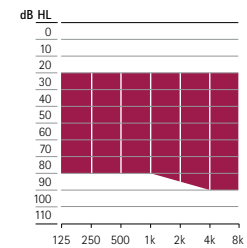

Power xReceiver