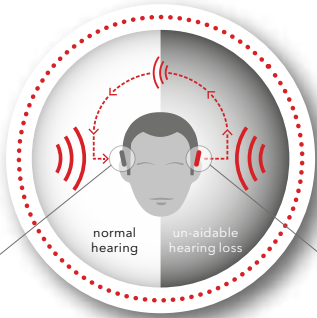

HEARING WITH EASE

The game-changing technology of CROS X devices understands your personal hearing environment in greater detail than ever to deliver sound precisely tailored to you.

Thanks to the wireless transmission from the unaidable ear to the ear with better hearing, you can follow conversations effortlessly, even when someone is speaking to you on your unaidable side.

CROS

Hearing aid receives sound via CROS on the unaidable side.

CROS wirelessly transmits sounds.

BiCROS

Hearing aid receives sound via CROS on the unaidable side and amplifies as needed based on individual settings. A motion sensor in BiCROS Pure X devices ensures optimal hearing even while moving.

CROS wirelessly transmits sounds.

The information in this document contains general descriptions of the technical options available, which do not always have to be present in individual cases and are subject to change without prior notice.