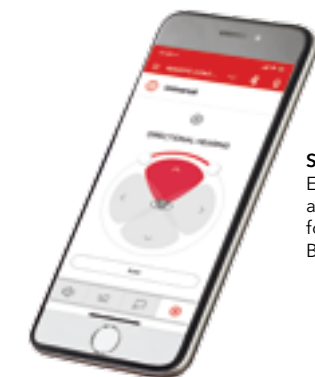

Compatible with all Bluetooth Signia Xperience hearing aids*

* except Styletto X

CROS Pure 312 X

- Signia Xperience technology for clear speech understanding and a superior hearing experience
- Calls on your smartphone are automatically streamed directly to your hearing aids
- Listen to your favorite music or TV programs via Bluetooth
- Remote control via Signia app and miniPocket

Compatible with all Bluetooth Signia Xperience hearing aids*

* except Styletto X

Signia app
Enables remote control and direct streaming for hearing aids using Bluetooth