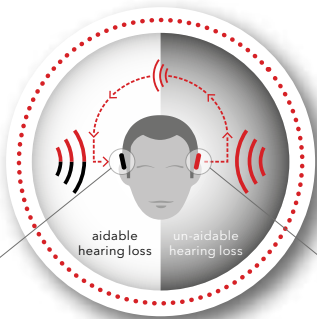

HEARING WITH EASE

The game-changing technology of CROS X devices understands your personal hearing environment in greater detail than ever to deliver sound precisely tailored to you.

Thanks to the wireless transmission from the unaidable ear to the ear with better hearing, you can follow conversations effortlessly, even when someone is speaking to you on your unaidable side.

CROS

Hearing aid receives sound via CROS on the unaidable side.

CROS wirelessly transmits sounds.

BiCROS

Hearing aid receives sound via CROS on the unaidable side and amplifies as needed based on individual settings. A motion sensor in BiCROS Pure X devices ensures optimal hearing even while moving.

CROS wirelessly transmits sounds.

The information in this document contains general descriptions of the technical options available, which do not always have to be present in individual cases and are subject to change without prior notice.